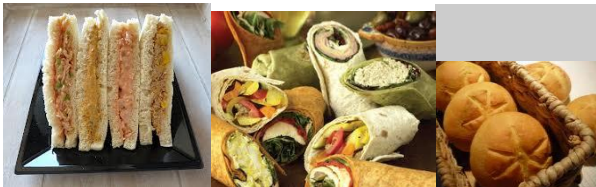

RAINBOW

HAPPY, HEALTHY BIRTHDAY PARTIES,
neveet@hotmail.com

Rainbow of colours:

Fruit basket, fruit & chocolate lollipops, fruit & yogurt lollipops.

Salads and Veggies

Mediterranean Salad , Veggies to go , Pasta Salad, RAINBOW SALAD

Wraps and Sandwiches

wraps and sandwiches and my homemade bread.

Delicious spreads for healthy snacks,

RAINBOW Healthy Drinks

Only from fruit and Fresh Herbs.

RAINBOW
HAPPY HEALTHY BIRTHDAYS PARTIES
ALIVE NUTRITION
MENUS:

| | |
|--|------|
| 2 types of salad (Mediterranean salad and Rainbow Salad)..... | \$56 |
| Veggies to go Stick/ cup 1 serve per kid.....(4 veggies)..... | \$48 |

Rainbow Drinks and Smoothies

| | |
|--|------------|
| Magic smoothies 3 jars (seasonal Fruits and veggies)..... | \$25 x jar |
|--|------------|