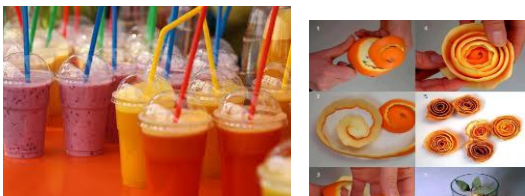

RAINBOW

HAPPY, HEALTHY BIRTHDAY PARTIES,
neveet@hotmail.com

Rainbow of colours:

Fruit basket, fruit & chocolate lollipops, fruit & yogurt lollipops.

Salads and Veggies

Mediterranean Salad , Veggies to go , Pasta Salad, RAINBOW SALAD

Wraps and Sandwiches

wraps and sandwiches and my homemade bread.

Delicious spreads for healthy snacks,

RAINBOW Healthy Drinks

Only from fruit and Fresh Herbs.

RAINBOW
HAPPY HEALTHY BIRTHDAYS PARTIES
ALIVE NUTRITION
MENUS:

| | |
|--|------|
| 2 types of salad (Mediterranean salad and Rainbow Salad)..... | \$56 |
| Veggies to go Stick/ cup 1 serve per kid.....(4 veggies)..... | \$48 |

Rainbow Drinks and Smoothies

| | |
|--|------------|
| Magic smoothies 3 jars (seasonal Fruits and veggies)..... | \$25 x jar |
|--|------------|